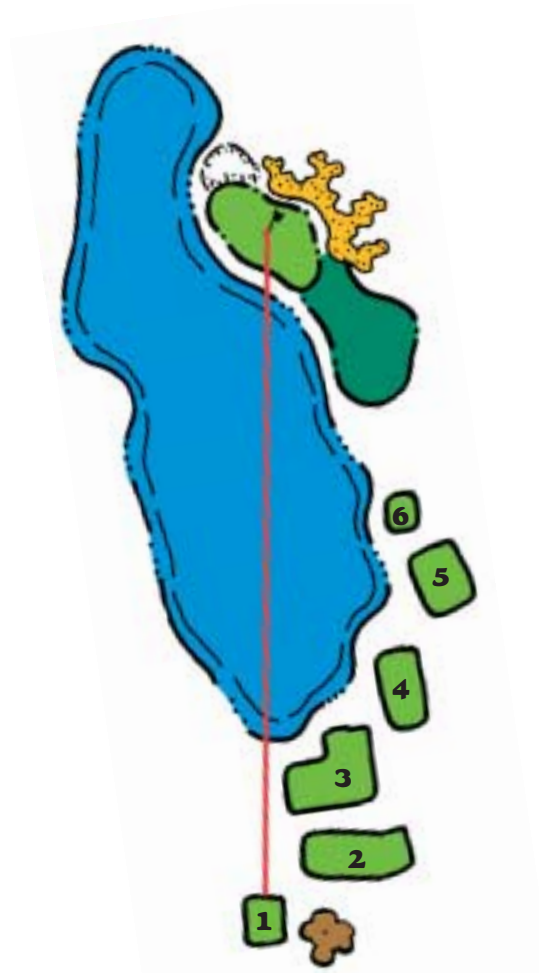

PAR 4	Tee	1	2	3	4	5	6
	Yardage		473	445	421	408	380
Handicap		2	2	2	2	2/6	6

"The Centaur"

5th hole

Green Depth: 39 yards

Lay-Up	
A - F	= 189
B - F	= 153
B - C	= 166
B - D	= 186
B - E	= 226

Tee	A	B
1	239	276
2	221	258
3	196	233
4	176	213
5	142	179
6	to water	233

PAR 5	Tee	1	2	3	4	5	6
	Yardage		551	533	508	489	454
Handicap		6	6	6	6	6/4	4

"Eunoe"

6th hole

Green Depth: 35 yards

PAR 4	Tee	1	2	3	4	5	6
	Yardage	434	417	395	372	313	241
Handicap		10	10	10	10	10/12	12

"River of Flames"

7th hole

Green Depth: 28 yards

PAR	Tee	1	2	3	4	5	6
3	Yardage	231	212	183	156	136	96
	Handicap	12	12	12	12	12/16	16

"The Serpent"

8th hole

Green Depth: 42 yards

PAR	Tee	1	2	3	4	5	6
4	Yardage	487	481	455	423	338	336
	Handicap	4	4	4	4	4/10	10