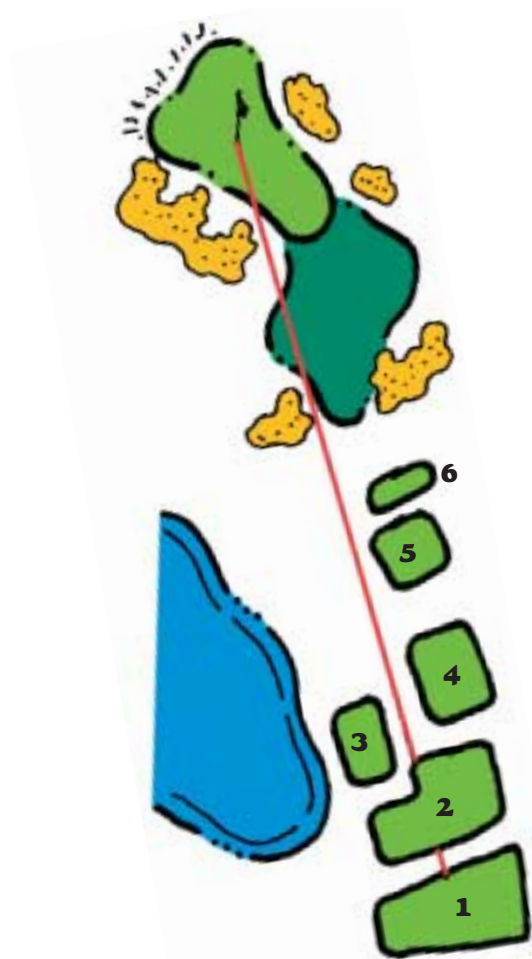

Routing Overview Legend:

- | | |
|--|--|
|  = Tees/Greens |  = Fairways |
|  = Water |  = Bunkers |
|  = Comfort Stations |  = Maintenance |
|  = Clubhouse | |

Green and Hole Legend:

← Bunker

← Grassy Hollow

← Water Line
(Lake or Creek)

← Rock Wall

← Bent Grass
Chipping Area

← Putting Green

← Fairway

← Tees

← Tree

Illustrations provided by
Ron Kern, ASGCA,
Golf Course Architect

Green Depth: 43 yards

Tee	A	B	C
1	259	306	273
2	244	291	255
3	209	254	221
4	197	242	208
5	154	197	155

PAR	Tee	1	2	3	4	5	6
4	Yardage	462	442	409	394	338	295
	Handicap	8	8	8	8	8	8

"The Impenetrable Fortress" 3rd hole

Green Depth: 59 yards

PAR	Tee	1	2	3	4	5	6
3	Yardage	197	173	156	142	109	91
	Handicap	16	16	16	16	16/18	18

"The Siren"

4th hole

Green Depth: 40 yards

Tee	A	B
1	372	405
2	246	379
3	320	354
4	303	338
5	279	313
6	193	224