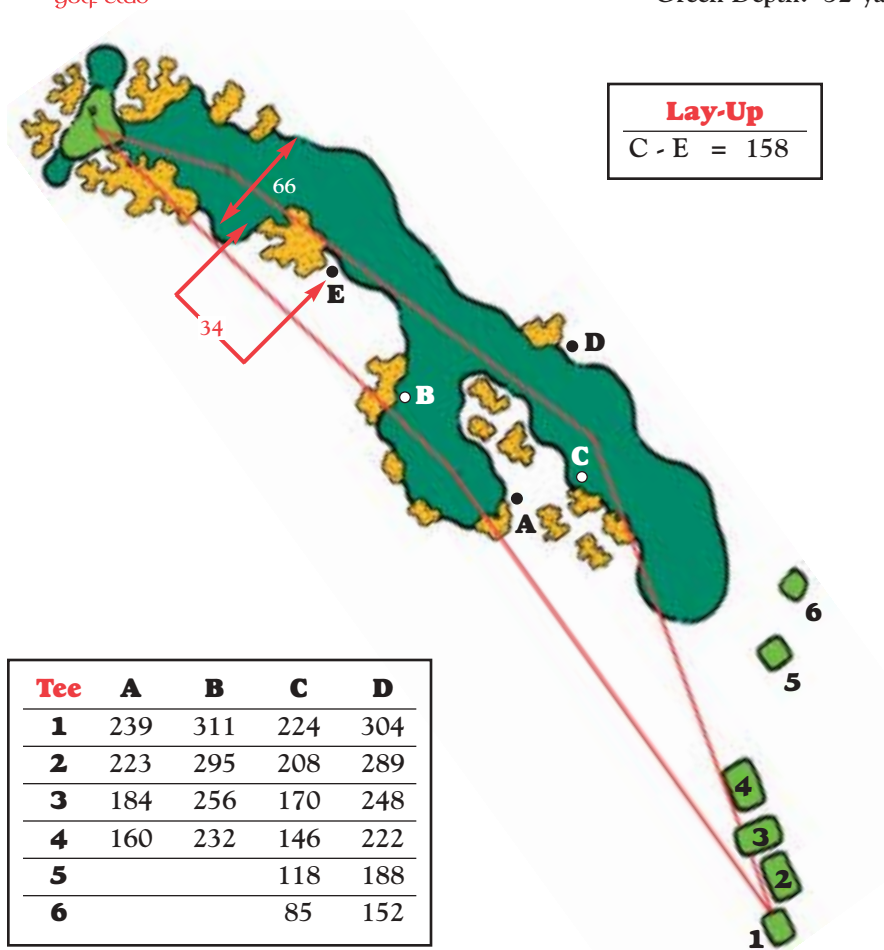

← Water Line
(Lake or Creek)

← Rock Wall

← Bent Grass
Chipping Area

← Putting Green

← Fairway

← Tees

← Tree

Illustrations provided by
Ron Kern, ASGCA,
Golf Course Architect

"St. Michael, the archangel" 15th hole

Green Depth: 36 yards

Tee	A	B	C	D
1	276	310	227	256
2	259	293	211	240
3	222	256	179	208
4	202	236	160	189
5	146	180	112	141
6	115	149		

PAR 4	Tee	1	2	3	4	5	6
	Yardage		453	434	397	378	326
Handicap		9	9	9	9	9	9

"Blinding Cloud of Smoke" 16th hole

Green Depth: 36 yards

PAR 4	Tee	1	2	3	4	5	6
	Yardage	474	441	409	384	380	293
Handicap		1	1	1	1	1	1

"Hell's Half-Acre"

17th hole

Green Depth: 42 yards

PAR	Tee	1	2	3	4	5	6
3	Yardage	173	159	145	120	115	54
	Handicap	17	17	17	17	17	17

"The Gryphon"

18th hole

Green Depth: 32 yards

Tee	A	B	C	D
1	239	311	224	304
2	223	295	208	289
3	184	256	170	248
4	160	232	146	222
5			118	188
6			85	152

PAR	Tee	1	2	3	4	5	6
5	Yardage	543	524	484	457	417	385
	Handicap	13	13	13	13	13/7	7