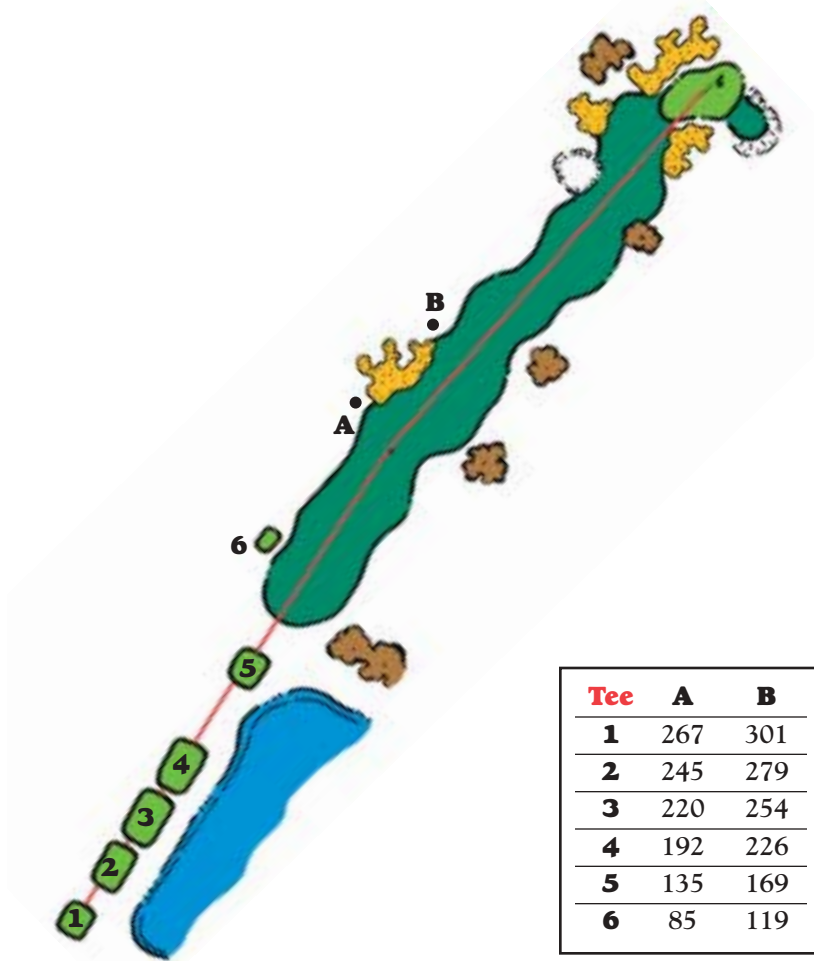

“Paradise”

10th hole

Green Depth: 38 yards

Tee	A	B
1	267	301
2	245	279
3	220	254
4	192	226
5	135	169
6	85	119

PAR 4	Tee	1	2	3	4	5	6
	Yardage		473	449	424	396	339
Handicap		7	7	7	7	7/11	11

“Eden”

11th hole

Green Depth: 30 yards