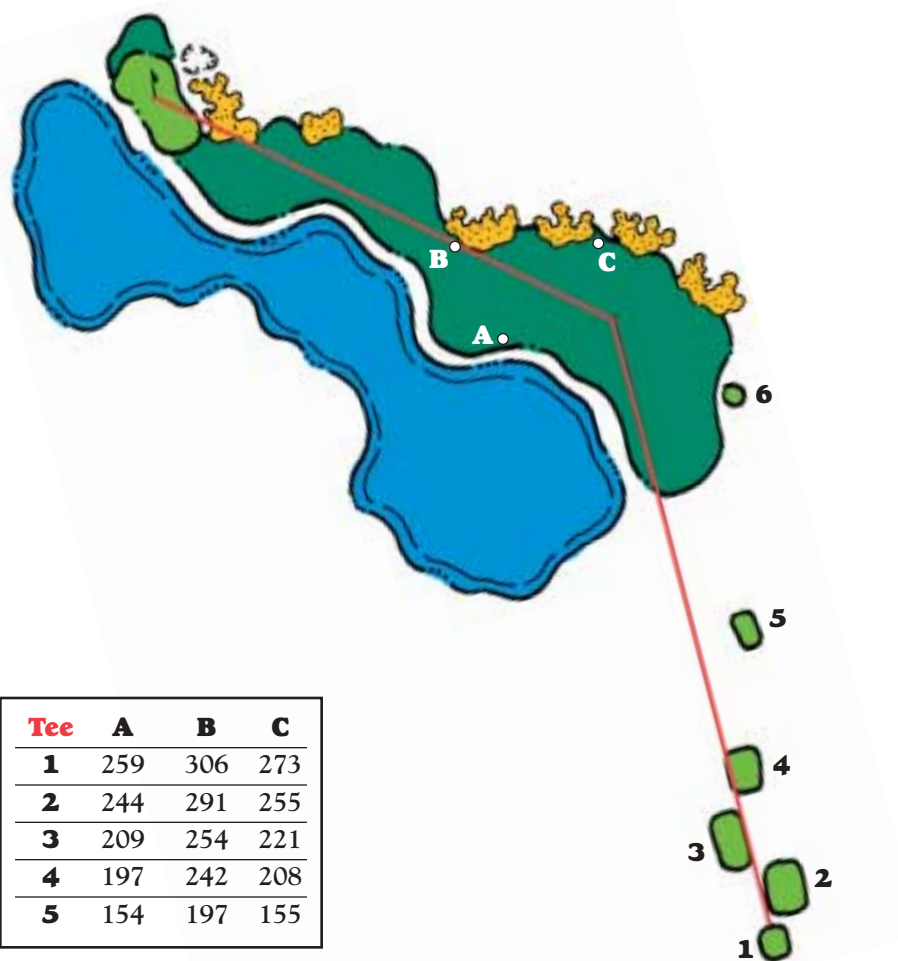

Routing Overview Legend:

- | | |
|--|--|
|  = Tees/Greens |  = Fairways |
|  = Water |  = Bunkers |
|  = Comfort Stations |  = Maintenance |
|  = Clubhouse | |

Green and Hole Legend:

← Bunker

← Grassy Hollow

← Water Line
(Lake or Creek)

← Rock Wall

← Bent Grass
Chipping Area

← Putting Green

← Fairway

← Tees

← Tree

Illustrations provided by
Ron Kern, ASGCA,
Golf Course Architect

"Pride"

1st hole

Green Depth: 38 yards

Tee	A	B	C
1	246	269	282
2	240	263	271
3	211	234	243
4	207	230	238
5	139	162	169

PAR	Tee	1	2	3	4	5	6
4	Yardage	373	361	332	328	260	206
	Handicap	18	18	18	18	18/14	14

"Stains of the Inferno" 2nd hole

Green Depth: 43 yards

Tee	A	B	C
1	259	306	273
2	244	291	255
3	209	254	221
4	197	242	208
5	154	197	155

PAR	Tee	1	2	3	4	5	6
4	Yardage	462	442	409	394	338	295
	Handicap	8	8	8	8	8	8

"The Impenetrable Fortress" 3rd hole