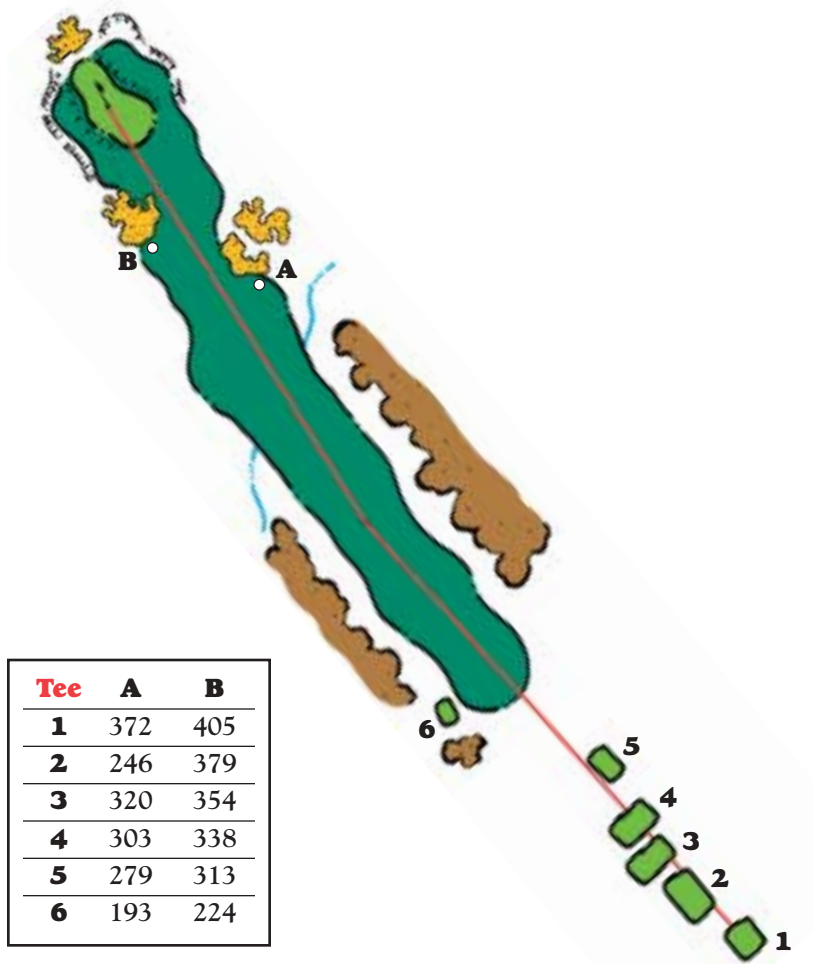

← Water Line
(Lake or Creek)

← Rock Wall

← Bent Grass
Chipping Area

← Putting Green

← Fairway

← Tees

← Tree

Illustrations provided by
Ron Kern, ASGCA,
Golf Course Architect

Green Depth: 43 yards

Tee	A	B	C
1	259	306	273
2	244	291	255
3	209	254	221
4	197	242	208
5	154	197	155

PAR	Tee	1	2	3	4	5	6
4	Yardage	462	442	409	394	338	295
	Handicap	8	8	8	8	8	8

"The Impenetrable Fortress" 3rd hole

Green Depth: 59 yards

PAR	Tee	1	2	3	4	5	6
3	Yardage	197	173	156	142	109	91
	Handicap	16	16	16	16	16/18	18

"The Siren"

4th hole

Green Depth: 40 yards

Tee	A	B
1	372	405
2	246	379
3	320	354
4	303	338
5	279	313
6	193	224

PAR 4	Tee	1	2	3	4	5	6
	Yardage		473	445	421	408	380
Handicap		2	2	2	2	2/6	6

"The Centaur"

5th hole

Green Depth: 39 yards

Lay-Up	
A - F	= 189
B - F	= 153
B - C	= 166
B - D	= 186
B - E	= 226

Tee	A	B
1	239	276
2	221	258
3	196	233
4	176	213
5	142	179
6	to water	233