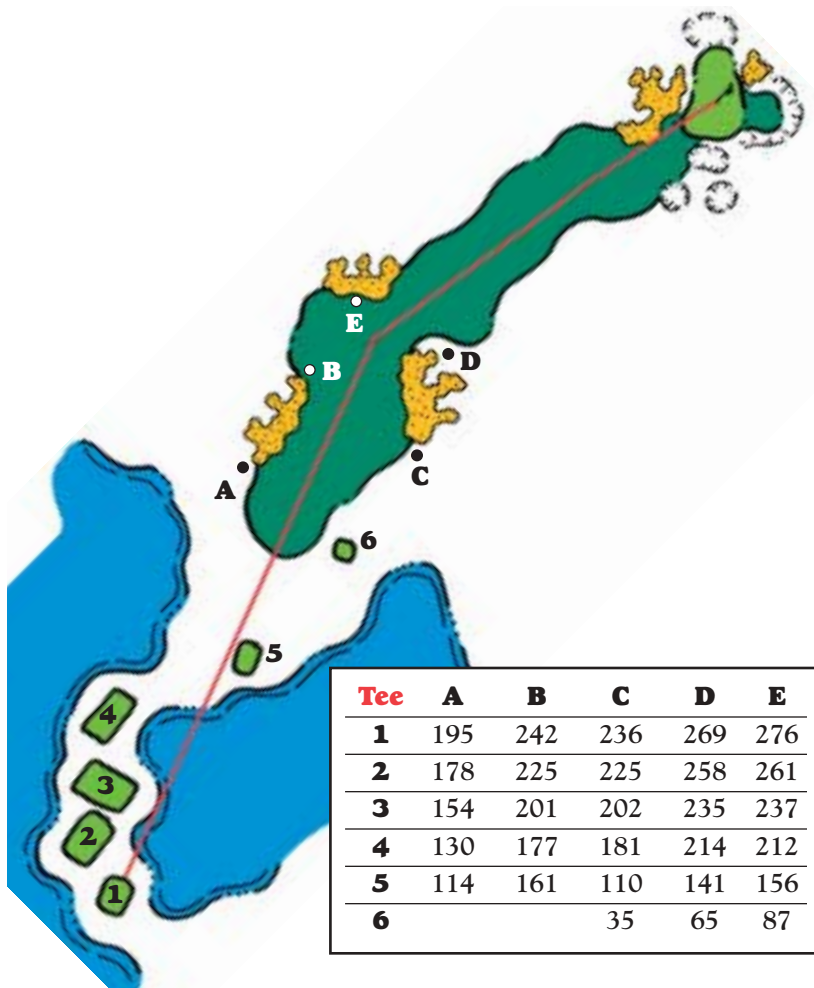

"Eunoe"

6th hole

Green Depth: 35 yards

PAR 4	Tee	1	2	3	4	5	6
	Yardage	434	417	395	372	313	241
Handicap		10	10	10	10	10/12	12