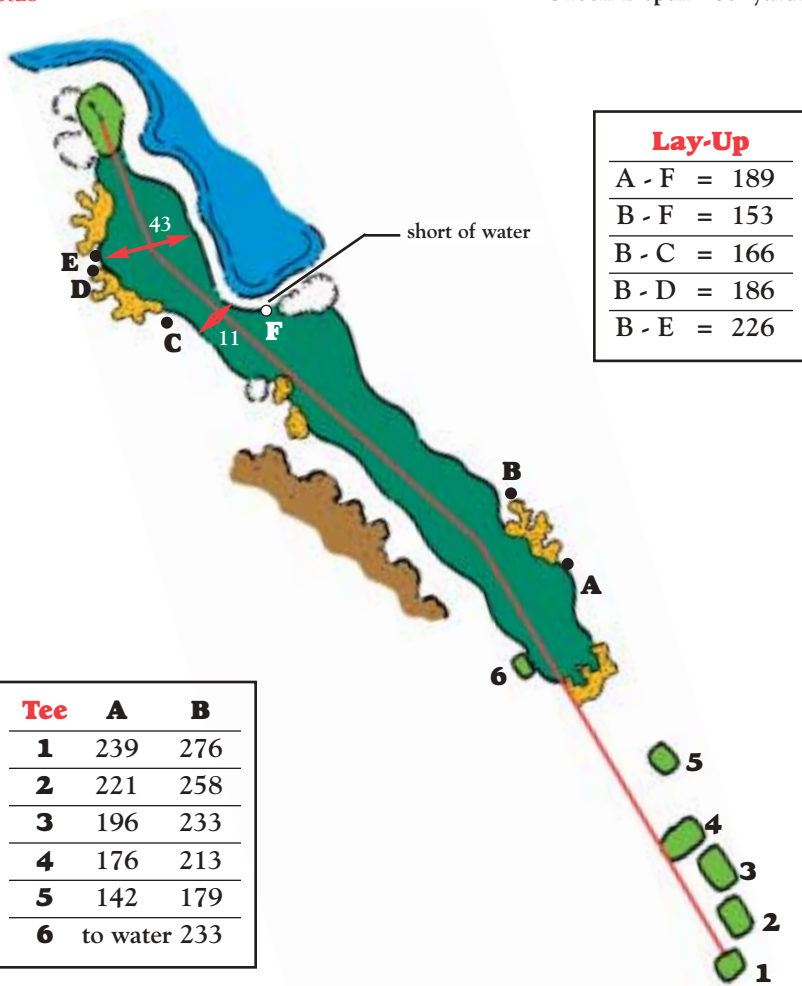

← Water Line
(Lake or Creek)

← Rock Wall

← Bent Grass
Chipping Area

← Putting Green

← Fairway

← Tees

← Tree

Illustrations provided by
Ron Kern, ASGCA,
Golf Course Architect

Green Depth: 43 yards

Tee	A	B	C
1	259	306	273
2	244	291	255
3	209	254	221
4	197	242	208
5	154	197	155

PAR	Tee	1	2	3	4	5	6
4	Yardage	462	442	409	394	338	295
	Handicap	8	8	8	8	8	8

"The Impenetrable Fortress" 3rd hole

Green Depth: 59 yards

PAR	Tee	1	2	3	4	5	6
3	Yardage	197	173	156	142	109	91
	Handicap	16	16	16	16	16/18	18

"The Siren"

4th hole

Green Depth: 40 yards

Tee	A	B
1	372	405
2	246	379
3	320	354
4	303	338
5	279	313
6	193	224

PAR 4	Tee	1	2	3	4	5	6
	Yardage		473	445	421	408	380
Handicap		2	2	2	2	2/6	6

"The Centaur"

5th hole

Green Depth: 39 yards

Lay-Up	
A - F	= 189
B - F	= 153
B - C	= 166
B - D	= 186
B - E	= 226

Tee	A	B
1	239	276
2	221	258
3	196	233
4	176	213
5	142	179
6	to water	233