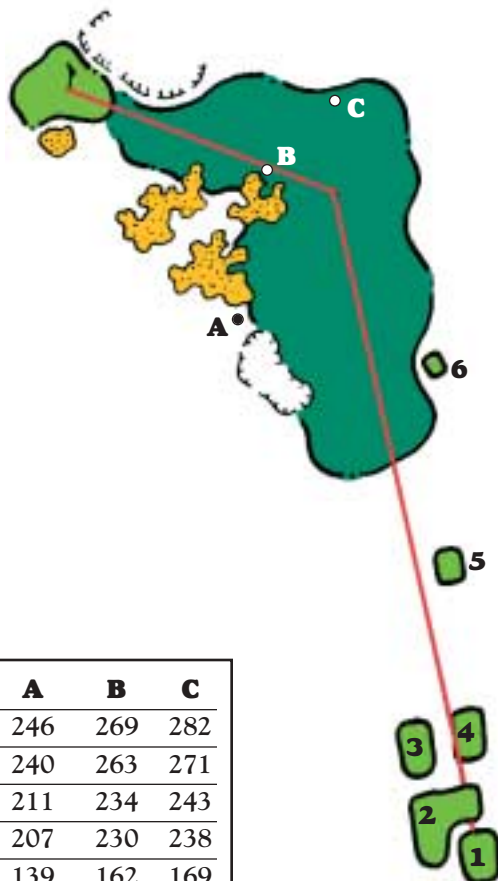

Routing Overview Legend:

- | | |
|--|--|
|  = Tees/Greens |  = Fairways |
|  = Water |  = Bunkers |
|  = Comfort Stations |  = Maintenance |
|  = Clubhouse | |

Green and Hole Legend:

← Bunker

← Grassy Hollow

← Water Line
(Lake or Creek)

← Rock Wall

← Bent Grass
Chipping Area

← Putting Green

← Fairway

← Tees

← Tree

Illustrations provided by
Ron Kern, ASGCA,
Golf Course Architect

"Pride"

1st hole

Green Depth: 38 yards

Tee	A	B	C
1	246	269	282
2	240	263	271
3	211	234	243
4	207	230	238
5	139	162	169

PAR	Tee	1	2	3	4	5	6
4	Yardage	373	361	332	328	260	206
	Handicap	18	18	18	18	18/14	14

"Stains of the Inferno" 2nd hole

Green Depth: 43 yards

Tee	A	B	C
1	259	306	273
2	244	291	255
3	209	254	221
4	197	242	208
5	154	197	155

PAR	Tee	1	2	3	4	5	6
4	Yardage	462	442	409	394	338	295
	Handicap	8	8	8	8	8	8

"The Impenetrable Fortress" 3rd hole